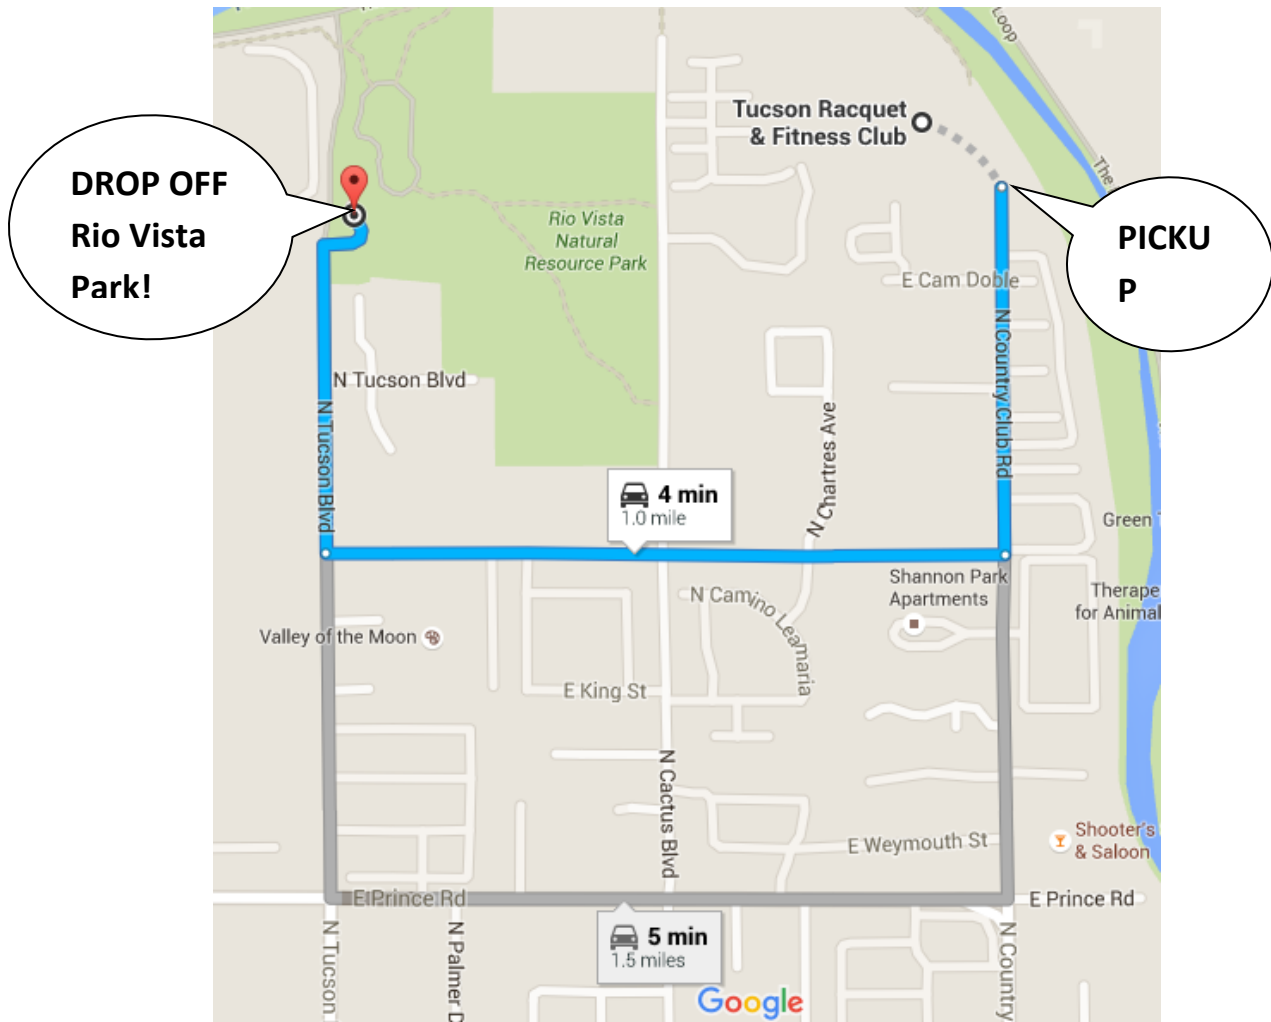

**Directions to the Rio Vista Park:**

From Prince and Tucson Blvd.

Go North (dead ends into parking lot)

(Note: Rio Vista Park can only be accessed from Tucson Blvd.)

**From Tucson Racquet Club to Rio Vista Park:**

South on Country Club

West on Allen

North on Tucson Blvd.

(Note: Rio Vista Park can only be accessed from Tucson Blvd.)