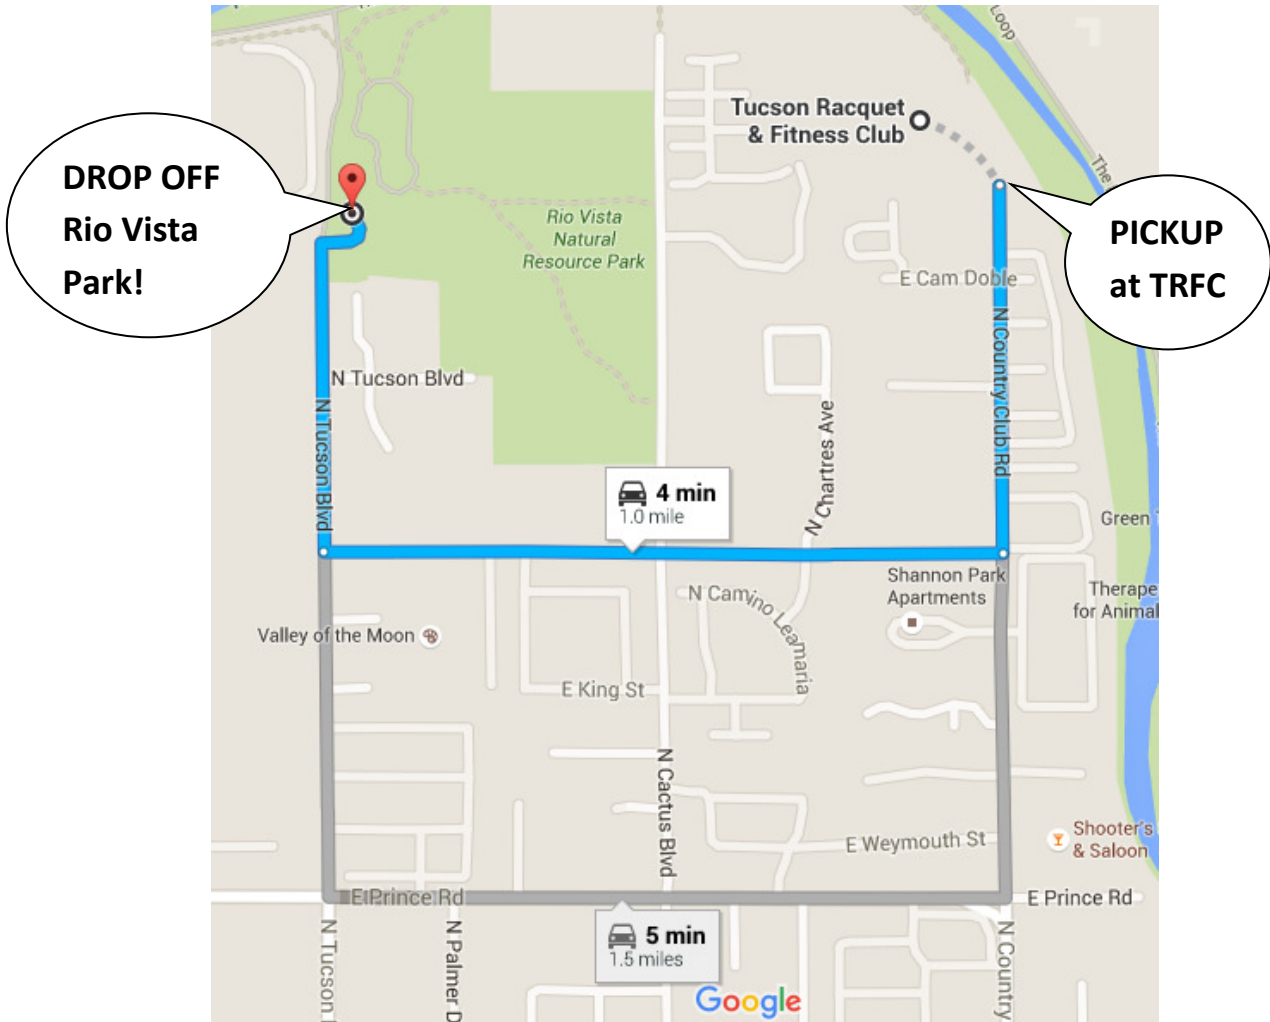

Directions to the Rio Vista Park:

From Prince and Tucson Blvd.

Go North (dead ends into parking lot)

(Note: Rio Vista Park can only be accessed from Tucson Blvd.)

From Tucson Racquet Club to Rio Vista Park:

South on Country Club

West on Allen

North on Tucson Blvd.

(Note: Rio Vista Park can only be accessed from Tucson Blvd.)